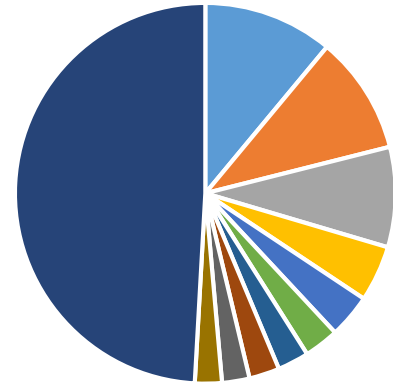

Where Holliston's Residents Work

- Boston
- Holliston
- Framingham
- Natick
- Wellesley
- Newton
- Waltham
- Worcester
- Milford
- Marlborough
- Other