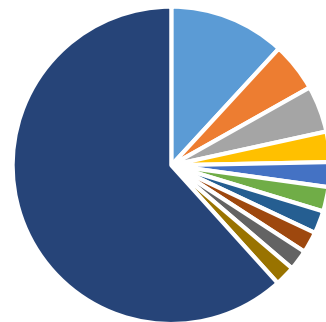

Where Holliston's Workers Live