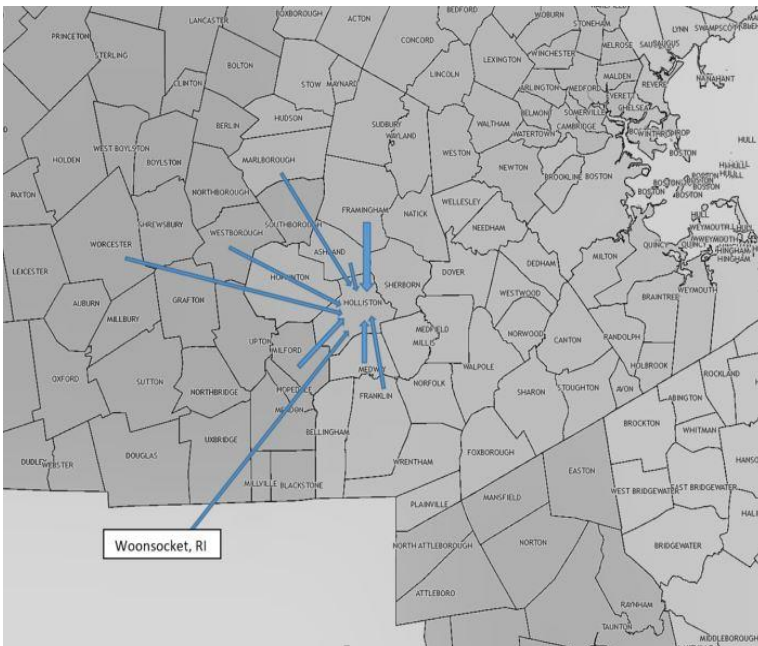

495/METROWEST ON THE GO

Town of Holliston Commuting Data

Regional Transit Authority: **MWRTA**

Where do Holliston's Workers Live?

TOP 10 POINTS OF ORIGIN (Number of Commuters)

1. Holliston.....11.8% (723)	6. Marlborough.....2.5% (152)
2. Framingham.....5.0% (305)	7. Worcester.....2.3% (141)
3. Milford.....4.7% (289)	8. Franklin.....2.2% (132)
4. Medway.....3.1% (189)	9. Woonsocket, RI.....2.1% (127)
5. Westborough.....2.5% (154)	10. Ashland.....2.1% (126)

Total Employed in Holliston: 6,103

Where do Holliston's Residents Work?

TOP 10 DESTINATIONS (Number of Commuters)

1. Boston.....11.0% (795)	6. Newton.....3.0% (213)
2. Holliston.....10.0% (723)	7. Waltham.....2.7% (192)
3. Framingham.....8.5% (613)	8. Worcester.....2.6% (186)
4. Natick.....4.8% (343)	9. Milford.....2.3% (168)
5. Wellesley.....3.7% (268)	10. Marlborough.....2.3% (165)

495/METROWEST ON THE GO

Town of Holliston Commuting Data

Where Holliston's Residents Work

- Boston
- Holliston
- Framingham
- Natick
- Wellesley
- Newton
- Waltham
- Worcester
- Milford
- Marlborough
- Other

Where Holliston's Workers Live

- Holliston
- Framingham
- Milford
- Medway
- Westborough
- Marlborough
- Worcester
- Franklin
- Woonsocket, RI
- Ashland
- Other